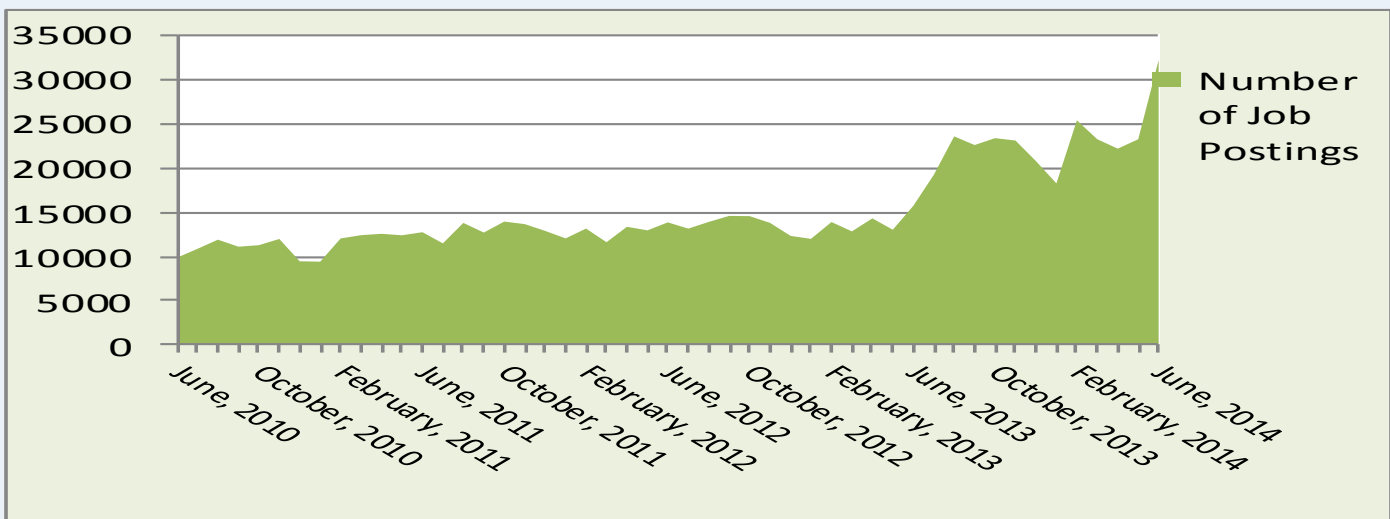

Total Online Job Postings in Central MA

Trend line for the total number of job postings in Central MA from April, 2010 –June, 2014

Source: WANTED Analytics: data provider for The Conference Board's Help-Wanted Online Data Series