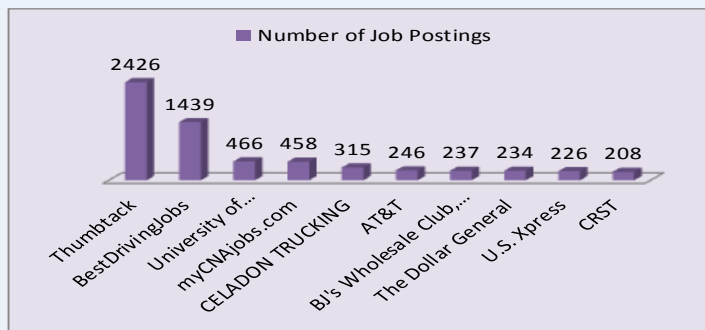

Source: WANTED Analytics: data provider for The Conference Board's Help-Wanted Online Data Series

Job Postings in Central MA by Skill

The number of jobs posted for specific skills between 5/14/13—6/13/14.

Source: WANTED Analytics: data provider for The Conference Board's Help-Wanted Online Data Series

Job Postings in Central MA by Top Employers

The number of jobs posted between 5/14/14- 6/13/14 for Central MA's top ten employers.