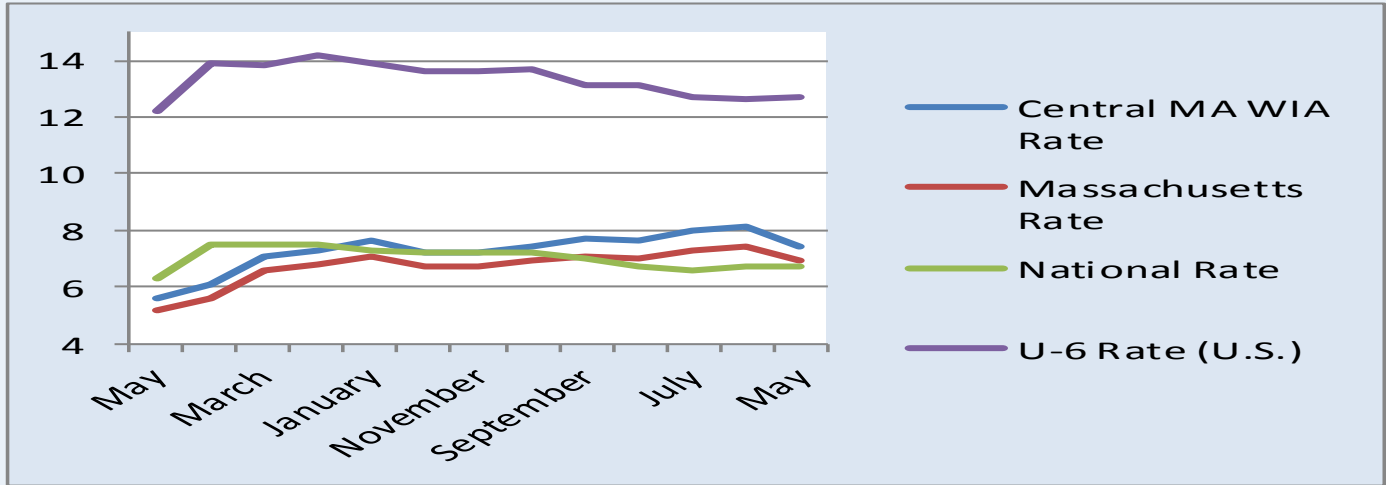

Unemployment Rates for Central MA, Massachusetts, and U.S.

The standard unemployment (U-3) rates for the US, MA, and Central MA, and the expanded unemployment (U-6) National rate from May, 2013—May, 2014. The U-3 rate covers all individuals above the age of 16 actively looking for work, but unable to find any within the past 4 weeks. The expanded U-6 unemployment rate includes the total unemployed populace, plus all marginally attached workers, plus all persons employed part-time for economic reasons.