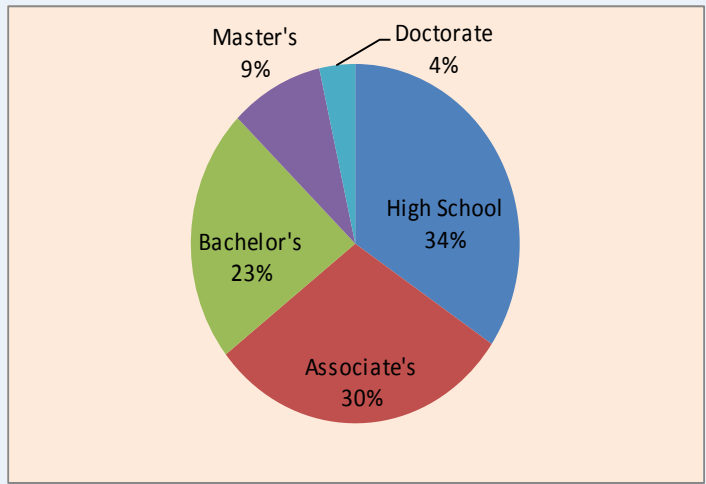

Source: WANTED Analytics: data provider for The Conference Board's Help-Wanted Online Data Series

Job Postings in Central MA by Top Employers

The number of jobs posted between 5/14/14- 6/13/14 for Central MA's top ten employers.

Source: WANTED Analytics: data provider for The Conference Board's Help-Wanted Online Data Series

Job Postings in Central MA by Top Occupations

The number of jobs posted for specific occupations between 5/13/14—6/13/14.

Source: WANTED Analytics: data provider for The Conference Board's Help-Wanted Online Data Series

Worcester County House Price Index

House Price Index is a broad measure of the movement of the price of a single family home in Worcester County for 1/1/09-1/1/14.

Source: Federal Reserve Economic Data (FRED)

Worcester MSA Labor Supply Pool

*Education breakdown
June 2014.*

*Ethnicity and Gender breakdown
June 2014.*

Source: WANTED Analytics: data provider for The Conference Board's Help-Wanted Online Data Series