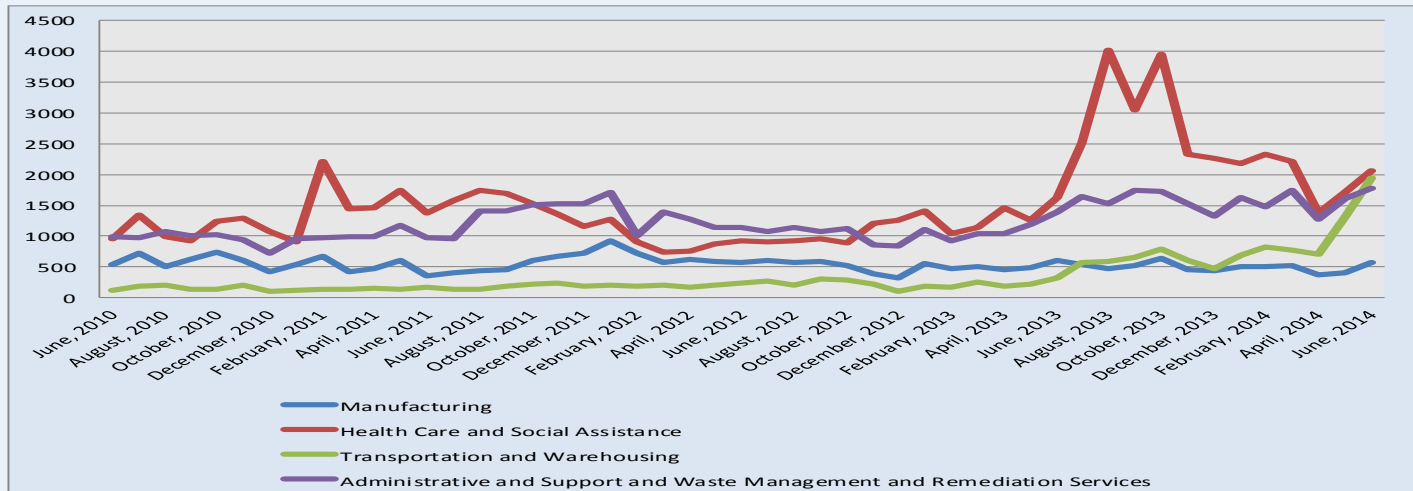

Source: Mass.gov, Federal Reserve Economic Data (FRED), and the US Bureau of Labor Statistics

Total Online Job Postings in Central MA

Trend line for the total number of job postings in Central MA from April, 2010 –June, 2014

Source: WANTED Analytics: data provider for The Conference Board's Help-Wanted Online Data Series

Job Postings in Central MA by Select Industries

The number of jobs posted between 6/13/10—6/13/14 for Central MA's top three industries and Manufacturing.