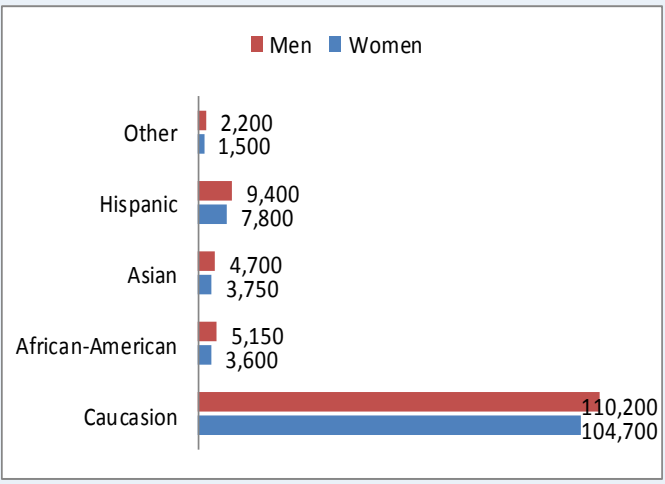

Source: WANTED Analytics: data provider for The Conference Board's Help-Wanted Online Data Series

Job Postings in Central MA by Top Occupations

The number of jobs posted for specific occupations between 5/13/14—6/13/14.

Source: WANTED Analytics: data provider for The Conference Board's Help-Wanted Online Data Series

Worcester County House Price Index

House Price Index is a broad measure of the movement of the price of a single family home in Worcester County for 1/1/09-1/1/14.

Source: Federal Reserve Economic Data (FRED)

Worcester MSA Labor Supply Pool

*Education breakdown
June 2014.*

*Ethnicity and Gender breakdown
June 2014.*

Source: WANTED Analytics: data provider for The Conference Board's Help-Wanted Online Data Series