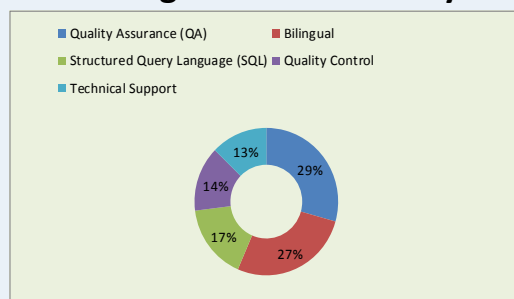

Source: WANTED Analytics: data provider for The Conference Board's Help-Wanted Online Data Series

Job Postings in Central MA by Job Type

The number of jobs posted for specific job types between 5/14/13—6/13/14.

Source: WANTED Analytics: data provider for The Conference Board's Help-Wanted Online Data Series

Job Postings in Central MA by Skill

The number of jobs posted for specific skills between 5/14/13—6/13/14.